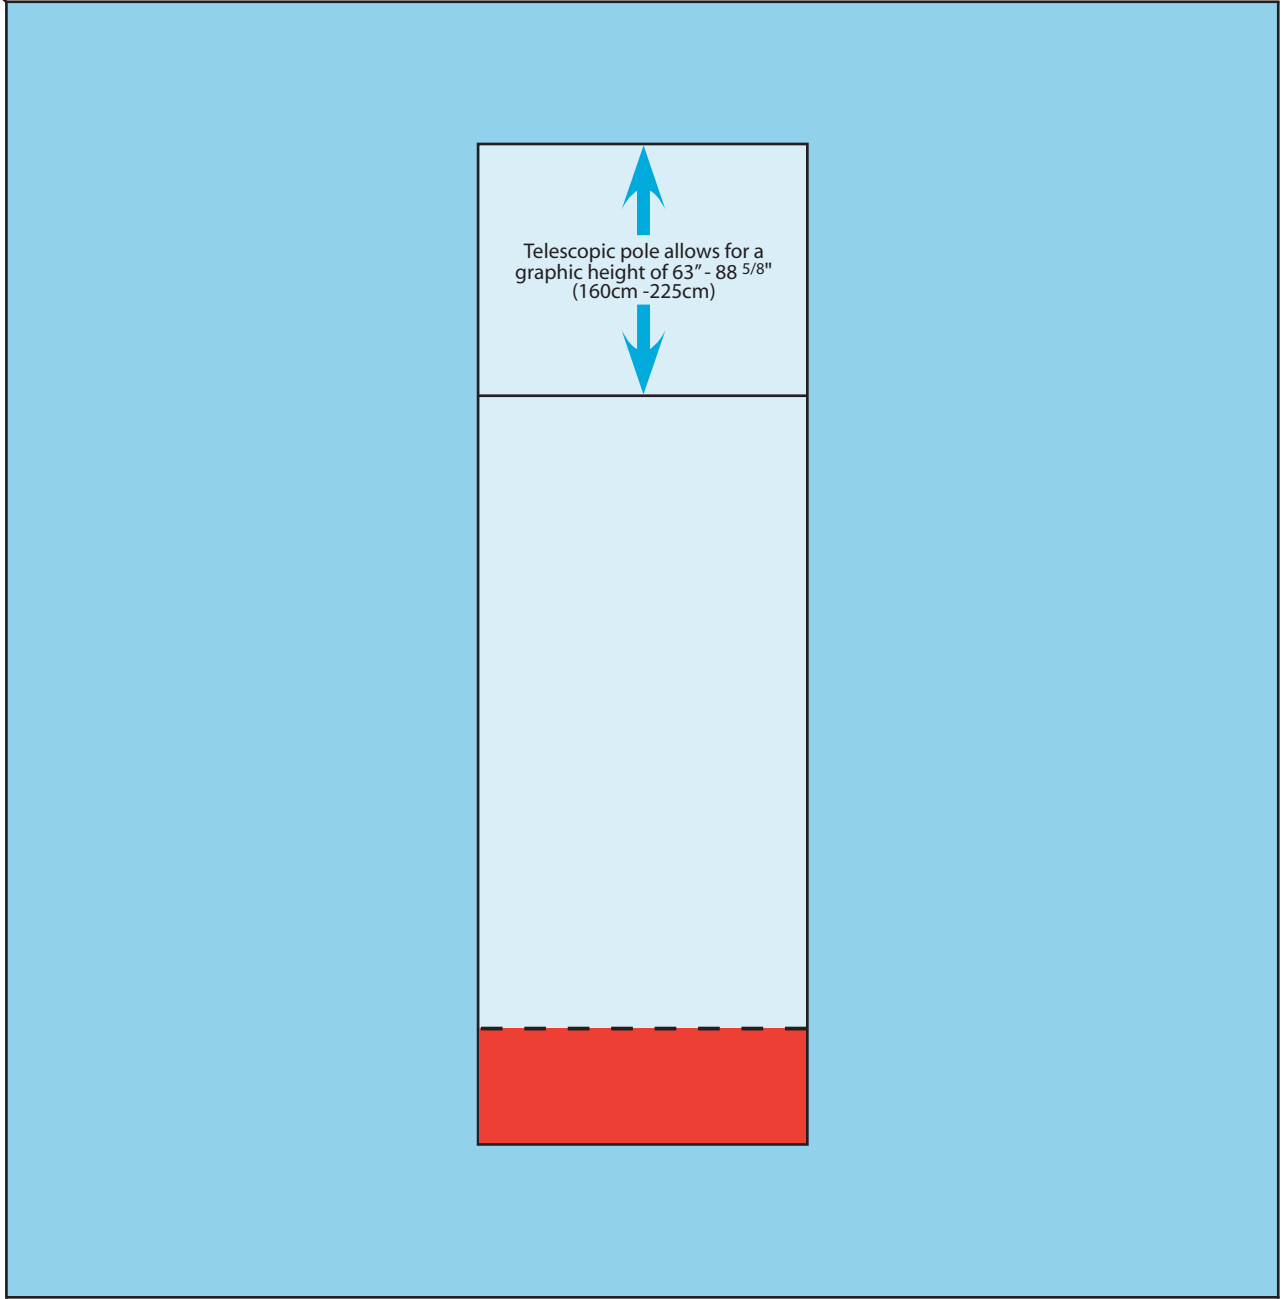

Expand M2 Size Chart

Width

33 7/16 "
(85 cm)

Telescopic pole allows for a
graphic height of 63" - 88 ⁵/₈"
(160cm - 225cm)

Visible
Area

Non-Visible
Graphic Bleed
+6"
(+15 cm)