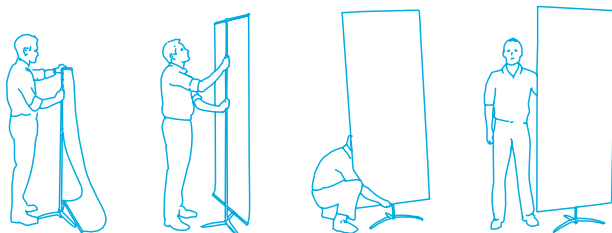

Size of the graphic in the image above  
23 5/8" Wide x 72" High

Size of the graphic in the image above  
27 9/16" Wide x 36" High

Size of the graphic in the image above  
31 1/2" Wide x 82" High

### Expand SmartStand

The Expand SmartStand is a flexible marketing display with a wide range of uses. The adjustable telescopic construction makes it quick and easy to vary the height and adapt the size of the image to suit your specific requirements. You can use it as a single or a double-

sided display, allowing you to double the impact in a snap whenever needed. The Expand SmartStand is attractively designed and takes up very little floor space. It is easy to assemble and is lightweight and comes in a padded nylon carry bag. Our Expand SmartStand helps you bring your message to wherever your target audience and is available with or without lighting. With our optional clip that snaps into the top profile, the unit can be hung in windows, on the wall or from the ceiling.

Widths: 19 1/16", 23 5/8", 27 9/16" & 31 1/2" (50, 60, 70 & 80 cm)  
Height: Adjustable up to 82 1/16" (Up to 210 cm)