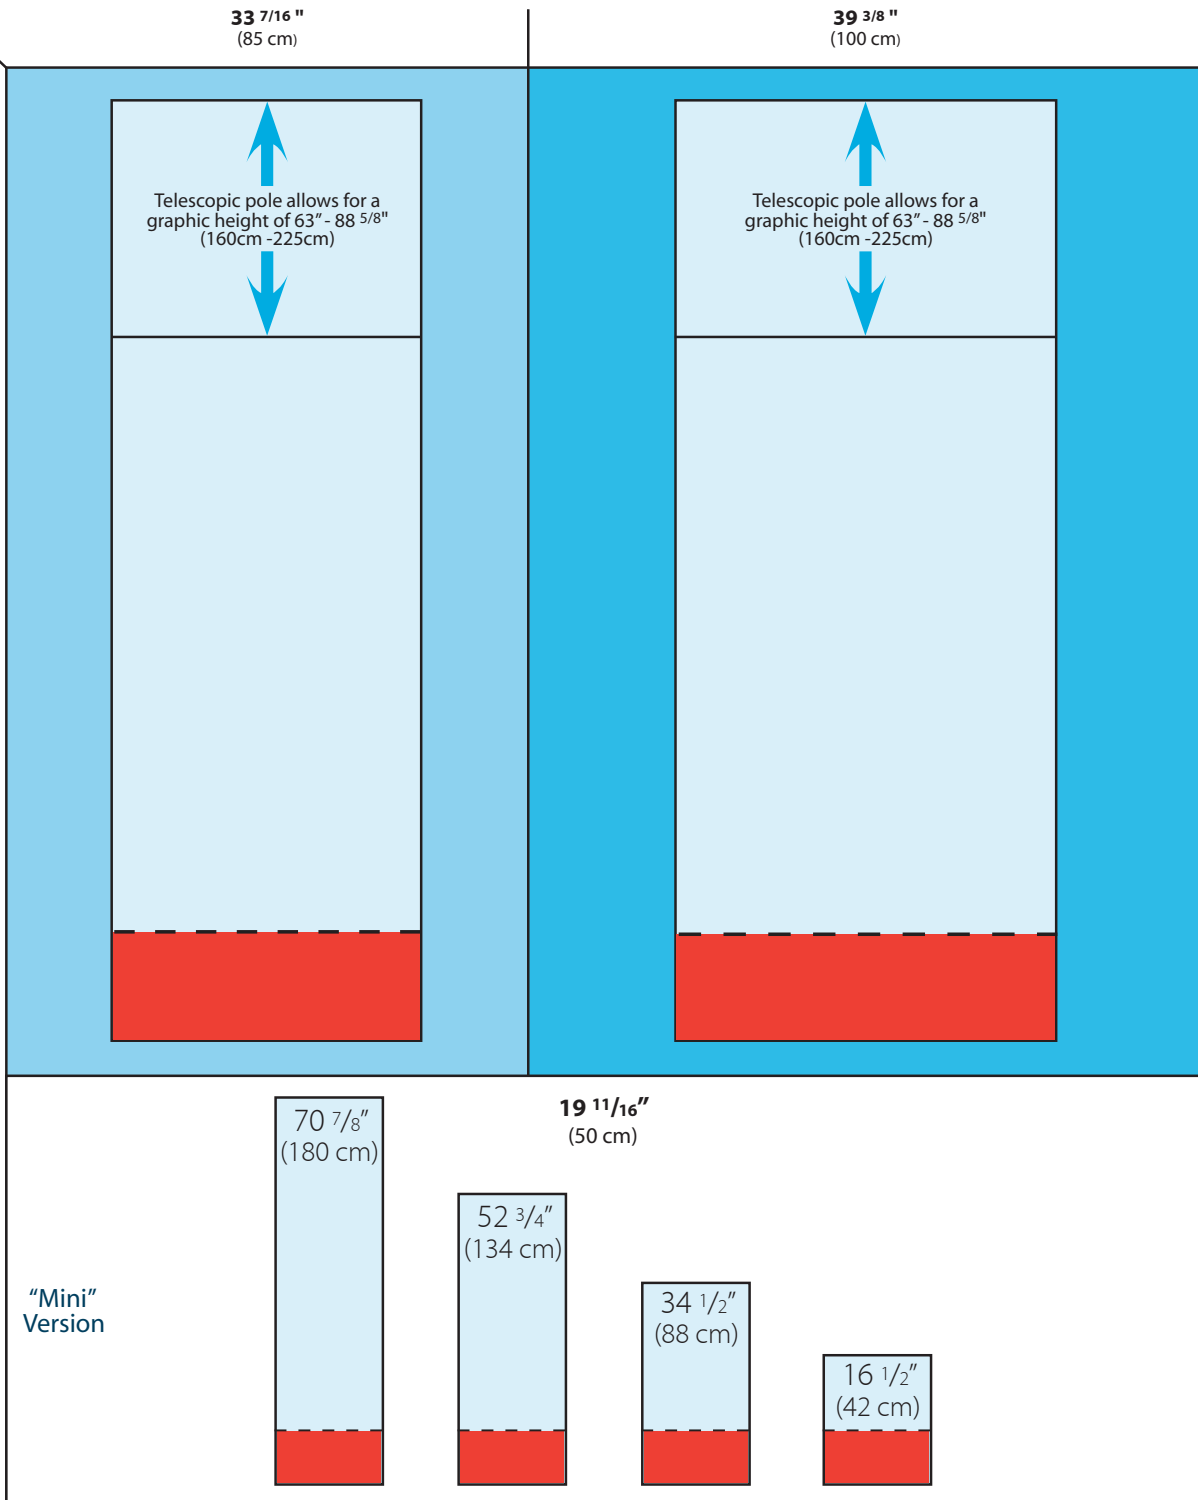

Expand QuickScreen 3 Size Chart

Width

Visible Area

Non-Visible Graphic Bleed + 6" (+ 15 cm)