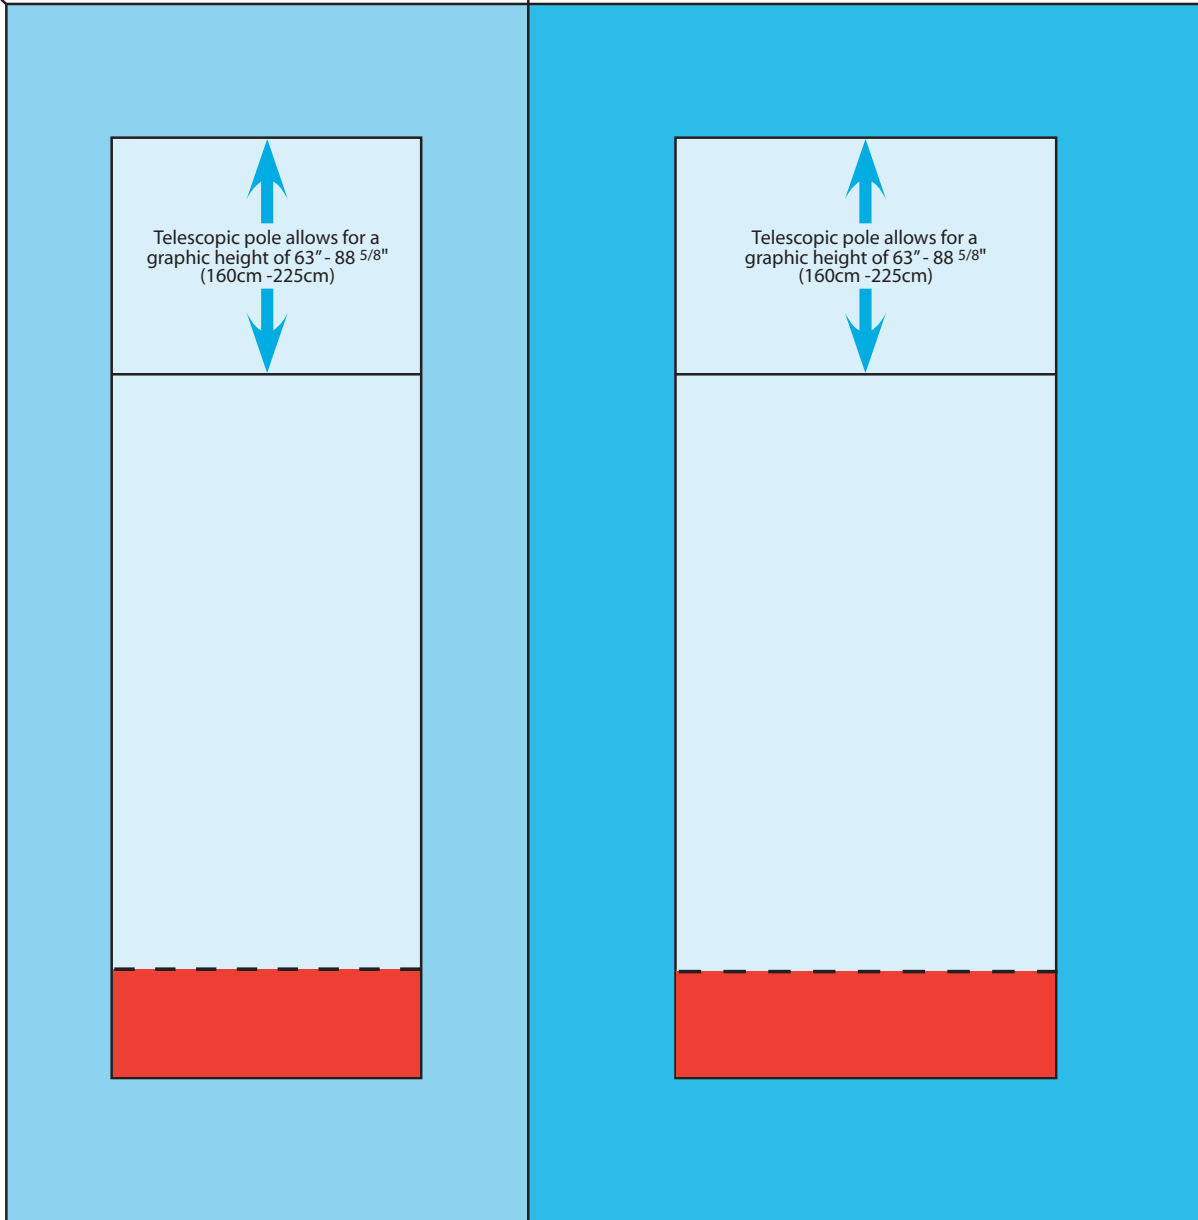

# Expand MediaScreen 1 Size Chart

Width

**33 7/16 "**  
(85 cm)

**39 3/8 "**  
(100 cm)

Visible  
Area

Non-Visible  
Graphic Bleed  
**+ 6"**  
**(+ 15 cm)**

expand<sup>®</sup>