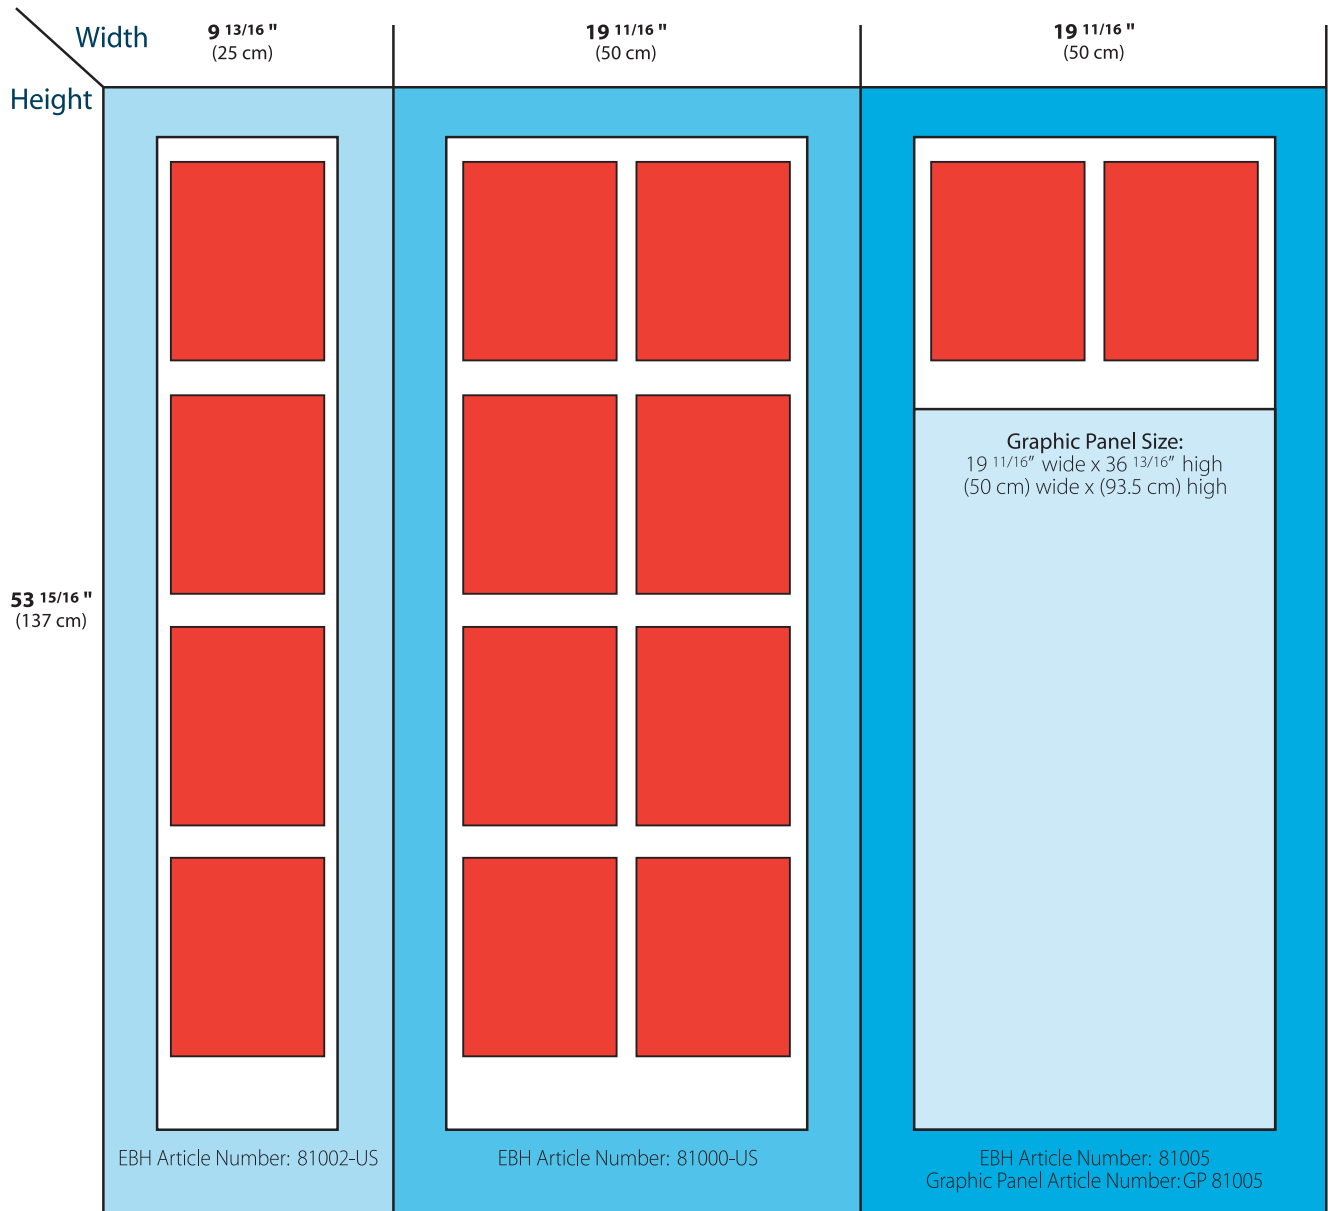

# Expand BrochureHolder Size Chart

8.5" x 11"  
Brochure

Black Mesh  
Background

Graphic  
Panel Size